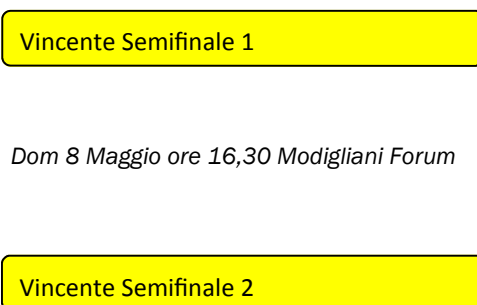

Finalissima